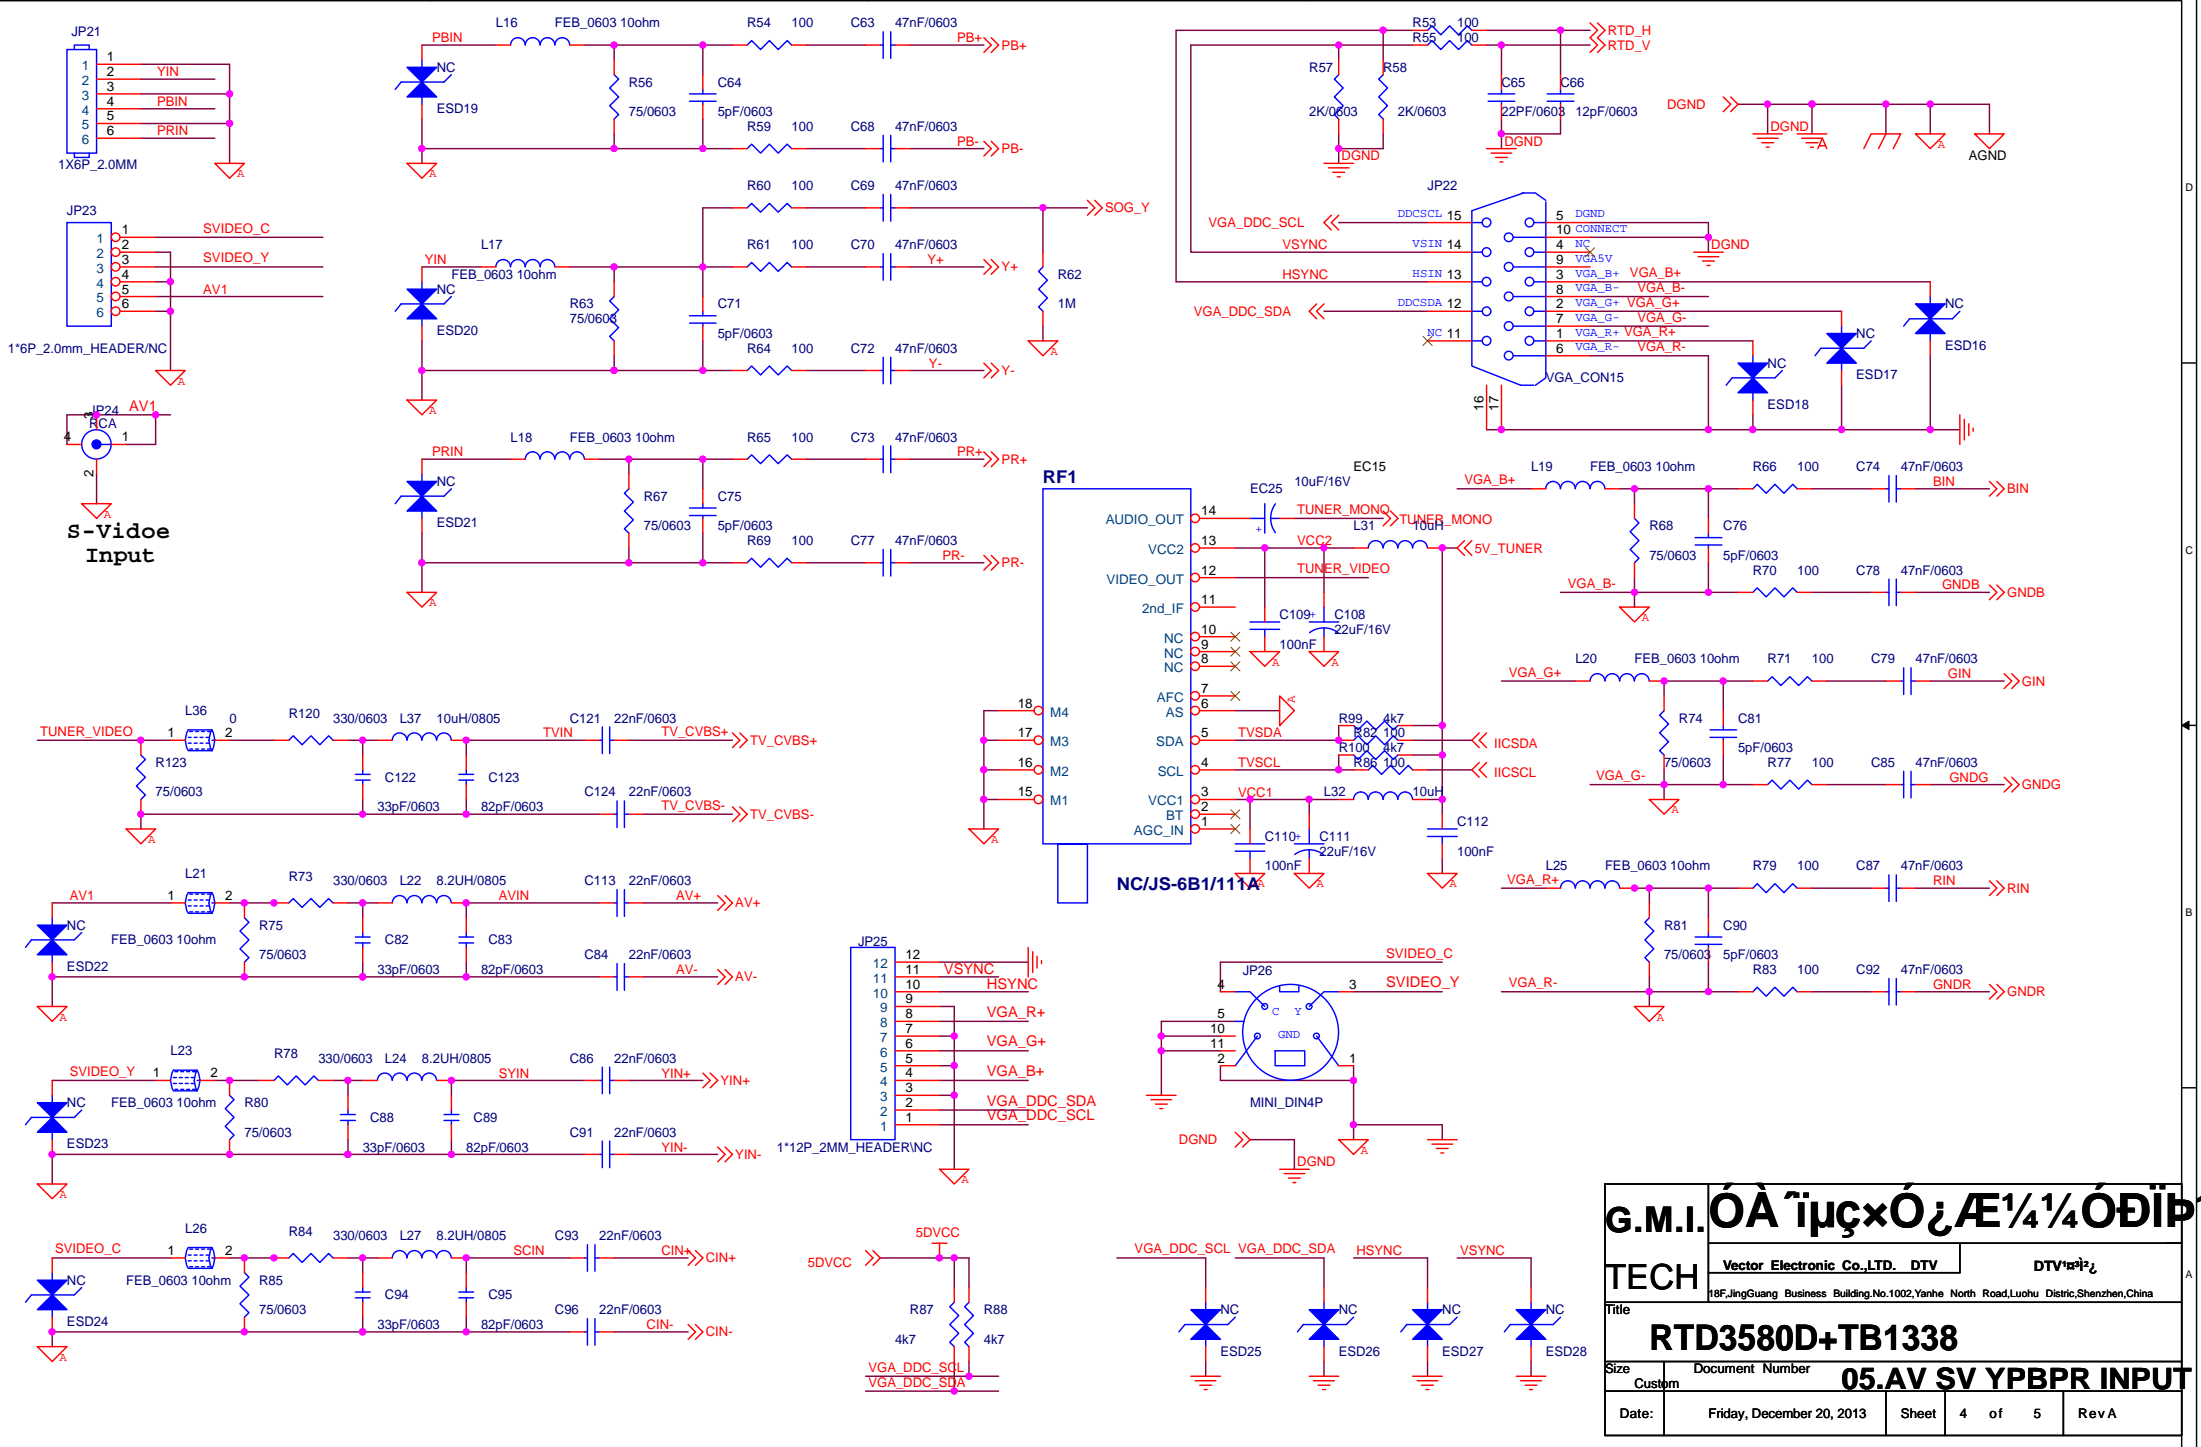

G.M.I. ΟΑ ΊμϰxÓ¿Æ¼¼ÓΘİĐİP1<

TECH Vector Electronic Co.,LTD. DTV DTV:®Đ¿

18F,JingGuang Business Building,No.1002,Yanhe North Road,Luchu Distrc,Shenzhen,China

Title **RTD3580D+TB1338**

Size Custom Document Number **04.AUDIO**

Date: Friday, December 20, 2013 Sheet 3 of 5 Rev A

G.M.I. ÓÀ ĩμç×Ó¿Æ¼¼ÓĐİB1<			
TECH		Vector Electronic Co.,LTD. DTV	DTV: 4:3
18F,JingGuang Business Building.No.1002,Yanhe North Road,Luohu Distric,Shenzhen,China			
Title			
RTD3580D+TB1338			
Size	Document Number	05.AV SV YPBP INPUT	
Custom	Date:	Friday, December 20, 2013	Sheet 4 of 5 Rev A